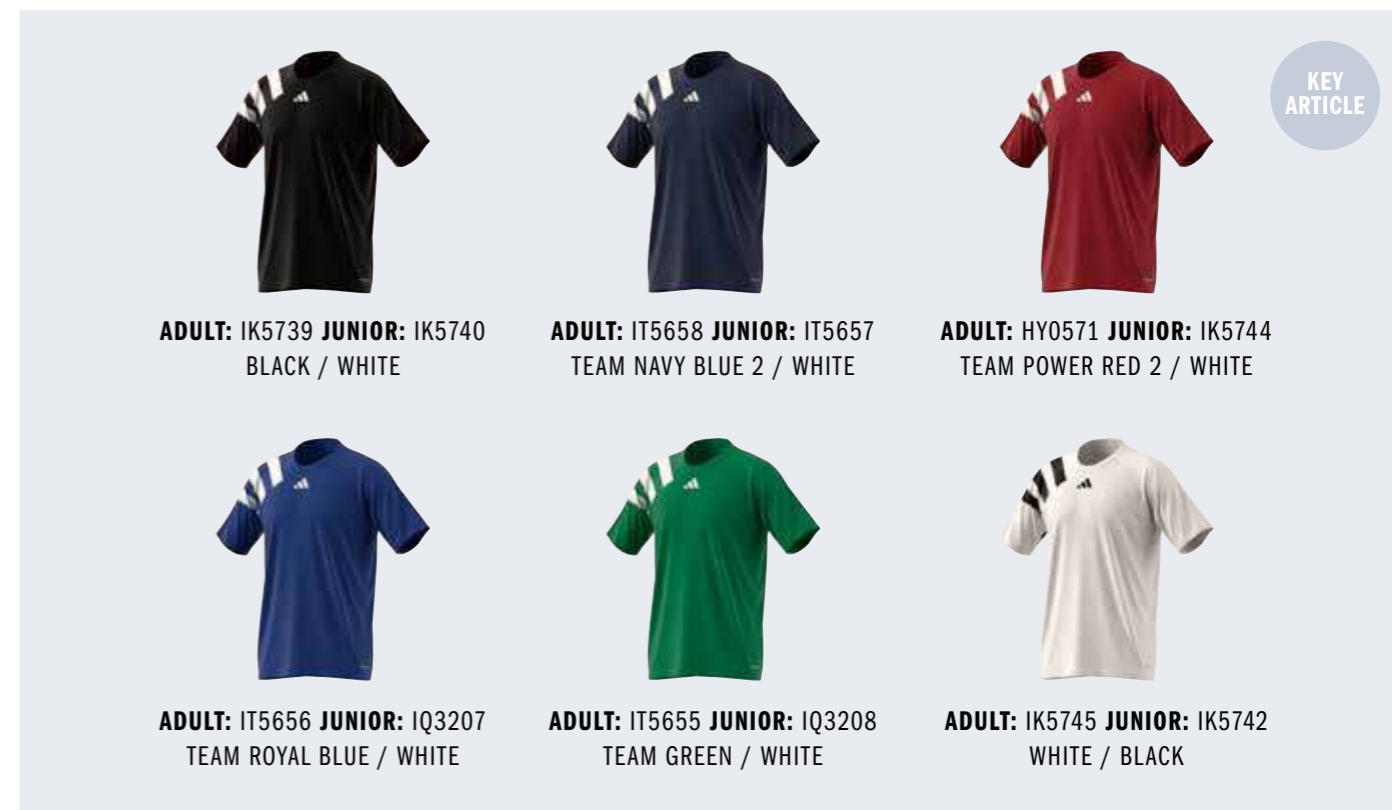

ADULT: IM8904
SEMI BLUE BURST / TEAM ROYAL BLUE

COMBINE WITH A
LONG SLEEVE OPTION
SEE PAGE 172 – 174

COLLECTION
MADE WITH 100%
RECYCLED MATERIALS

FORTORE 23

KEY
ARTICLE

ADULT: IK5739 JUNIOR: IK5740
BLACK / WHITE