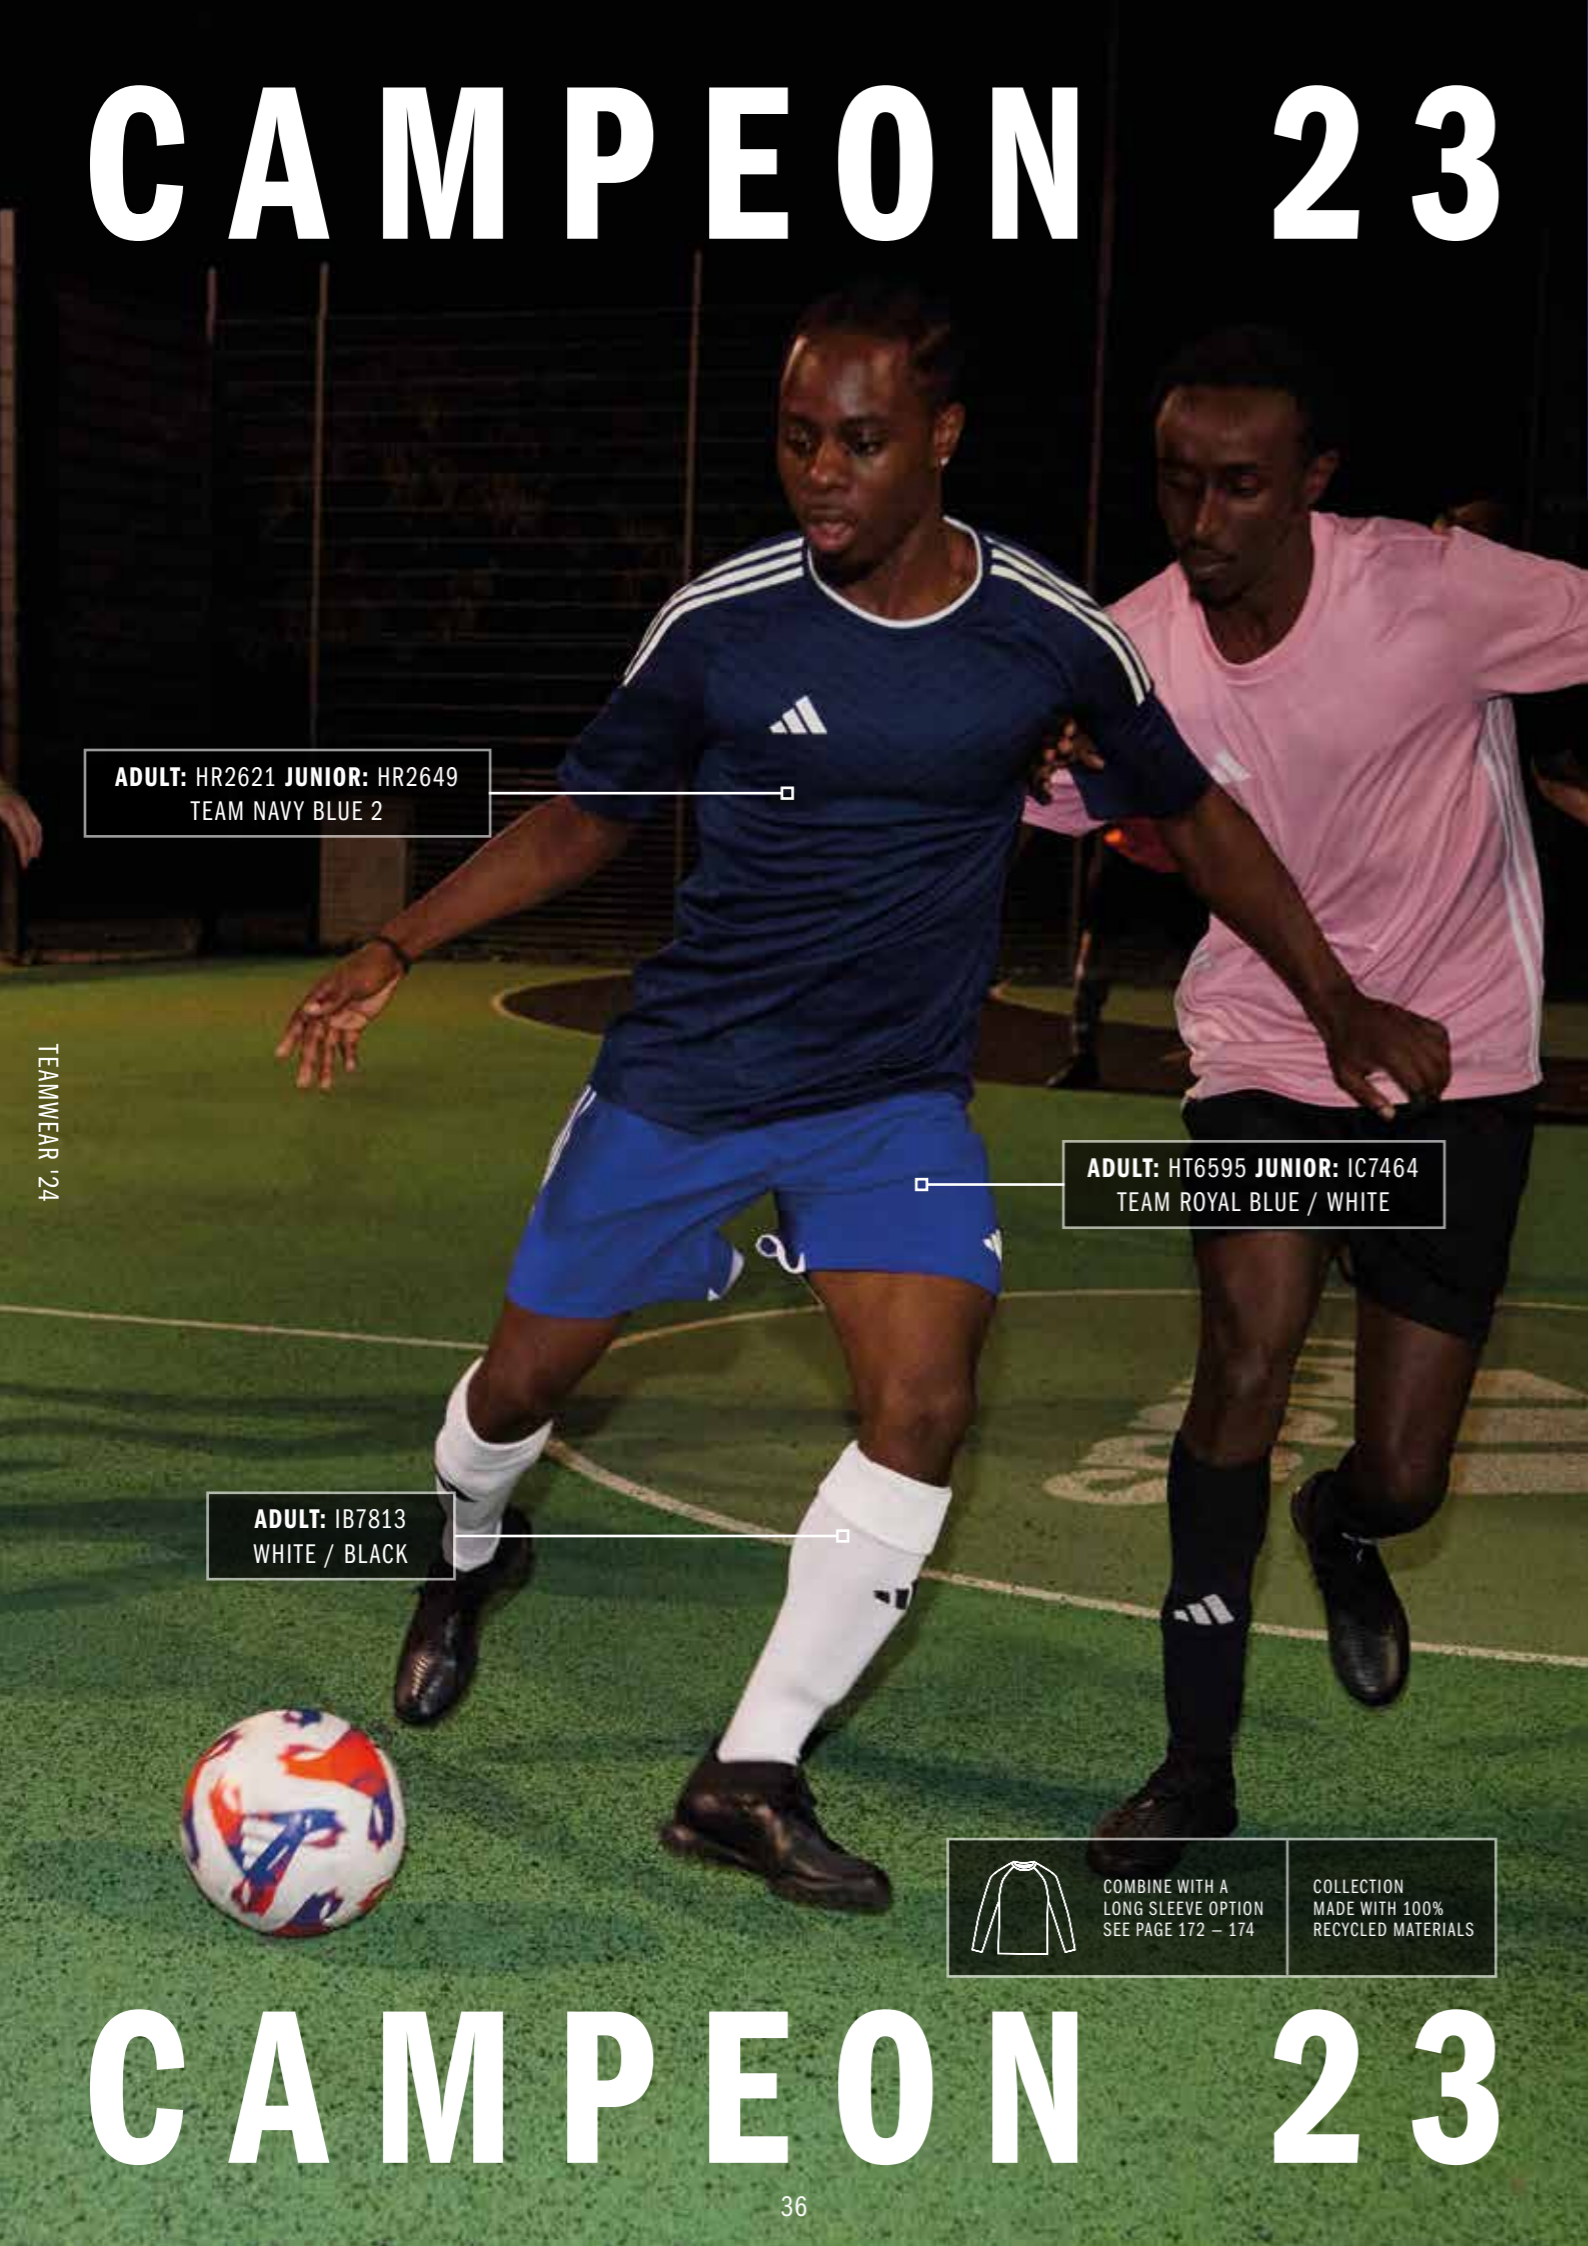

CAMPEON 23

ADULT: HR2621 **JUNIOR:** HR2649
TEAM NAVY BLUE 2

ADULT: HT6595 **JUNIOR:** IC7464
TEAM ROYAL BLUE / WHITE

ADULT: IB7813
WHITE / BLACK

COMBINE WITH A
LONG SLEEVE OPTION
SEE PAGE 172 – 174

COLLECTION
MADE WITH 100%
RECYCLED MATERIALS

CAMPEON 23

CAMPEON 23 JERSEY

CAMPEON 23 JSY

FIT: SLIM

MAIN MATERIAL: 100% RECYCLED POLYESTER

ADULT: 35 € / 30 £

JUNIOR: 30 € / 23 £

SIZES: XS, S, M, L, XL, 2XL, 3XL

SIZES: 5-6Y, 7-8Y, 9-10Y, 11-12Y, 13-14Y, 15-16Y

LIFECYCLE → **FEB 2026**

🔒 EXCLUSIVE TO TEAMWEAR SPECIALISTS

KEY
ARTICLE

ADULT: HR2621 **JUNIOR:** HR2649
TEAM NAVY BLUE 2

ADULT: HR2623 **JUNIOR:** HS0537
BLACK

ADULT: HR2622 **JUNIOR:** HR2648
TEAM POWER RED 2

ADULT: HR2620 **JUNIOR:** HR2650
TEAM ROYAL BLUE

ADULT: IB4923 **JUNIOR:** IB4924
TEAM GREEN

ADULT: IC1235 **JUNIOR:** IC1243
TEAM ORANGE

ADULT: HT6550 **JUNIOR:** HR2647
WHITE / BLACK