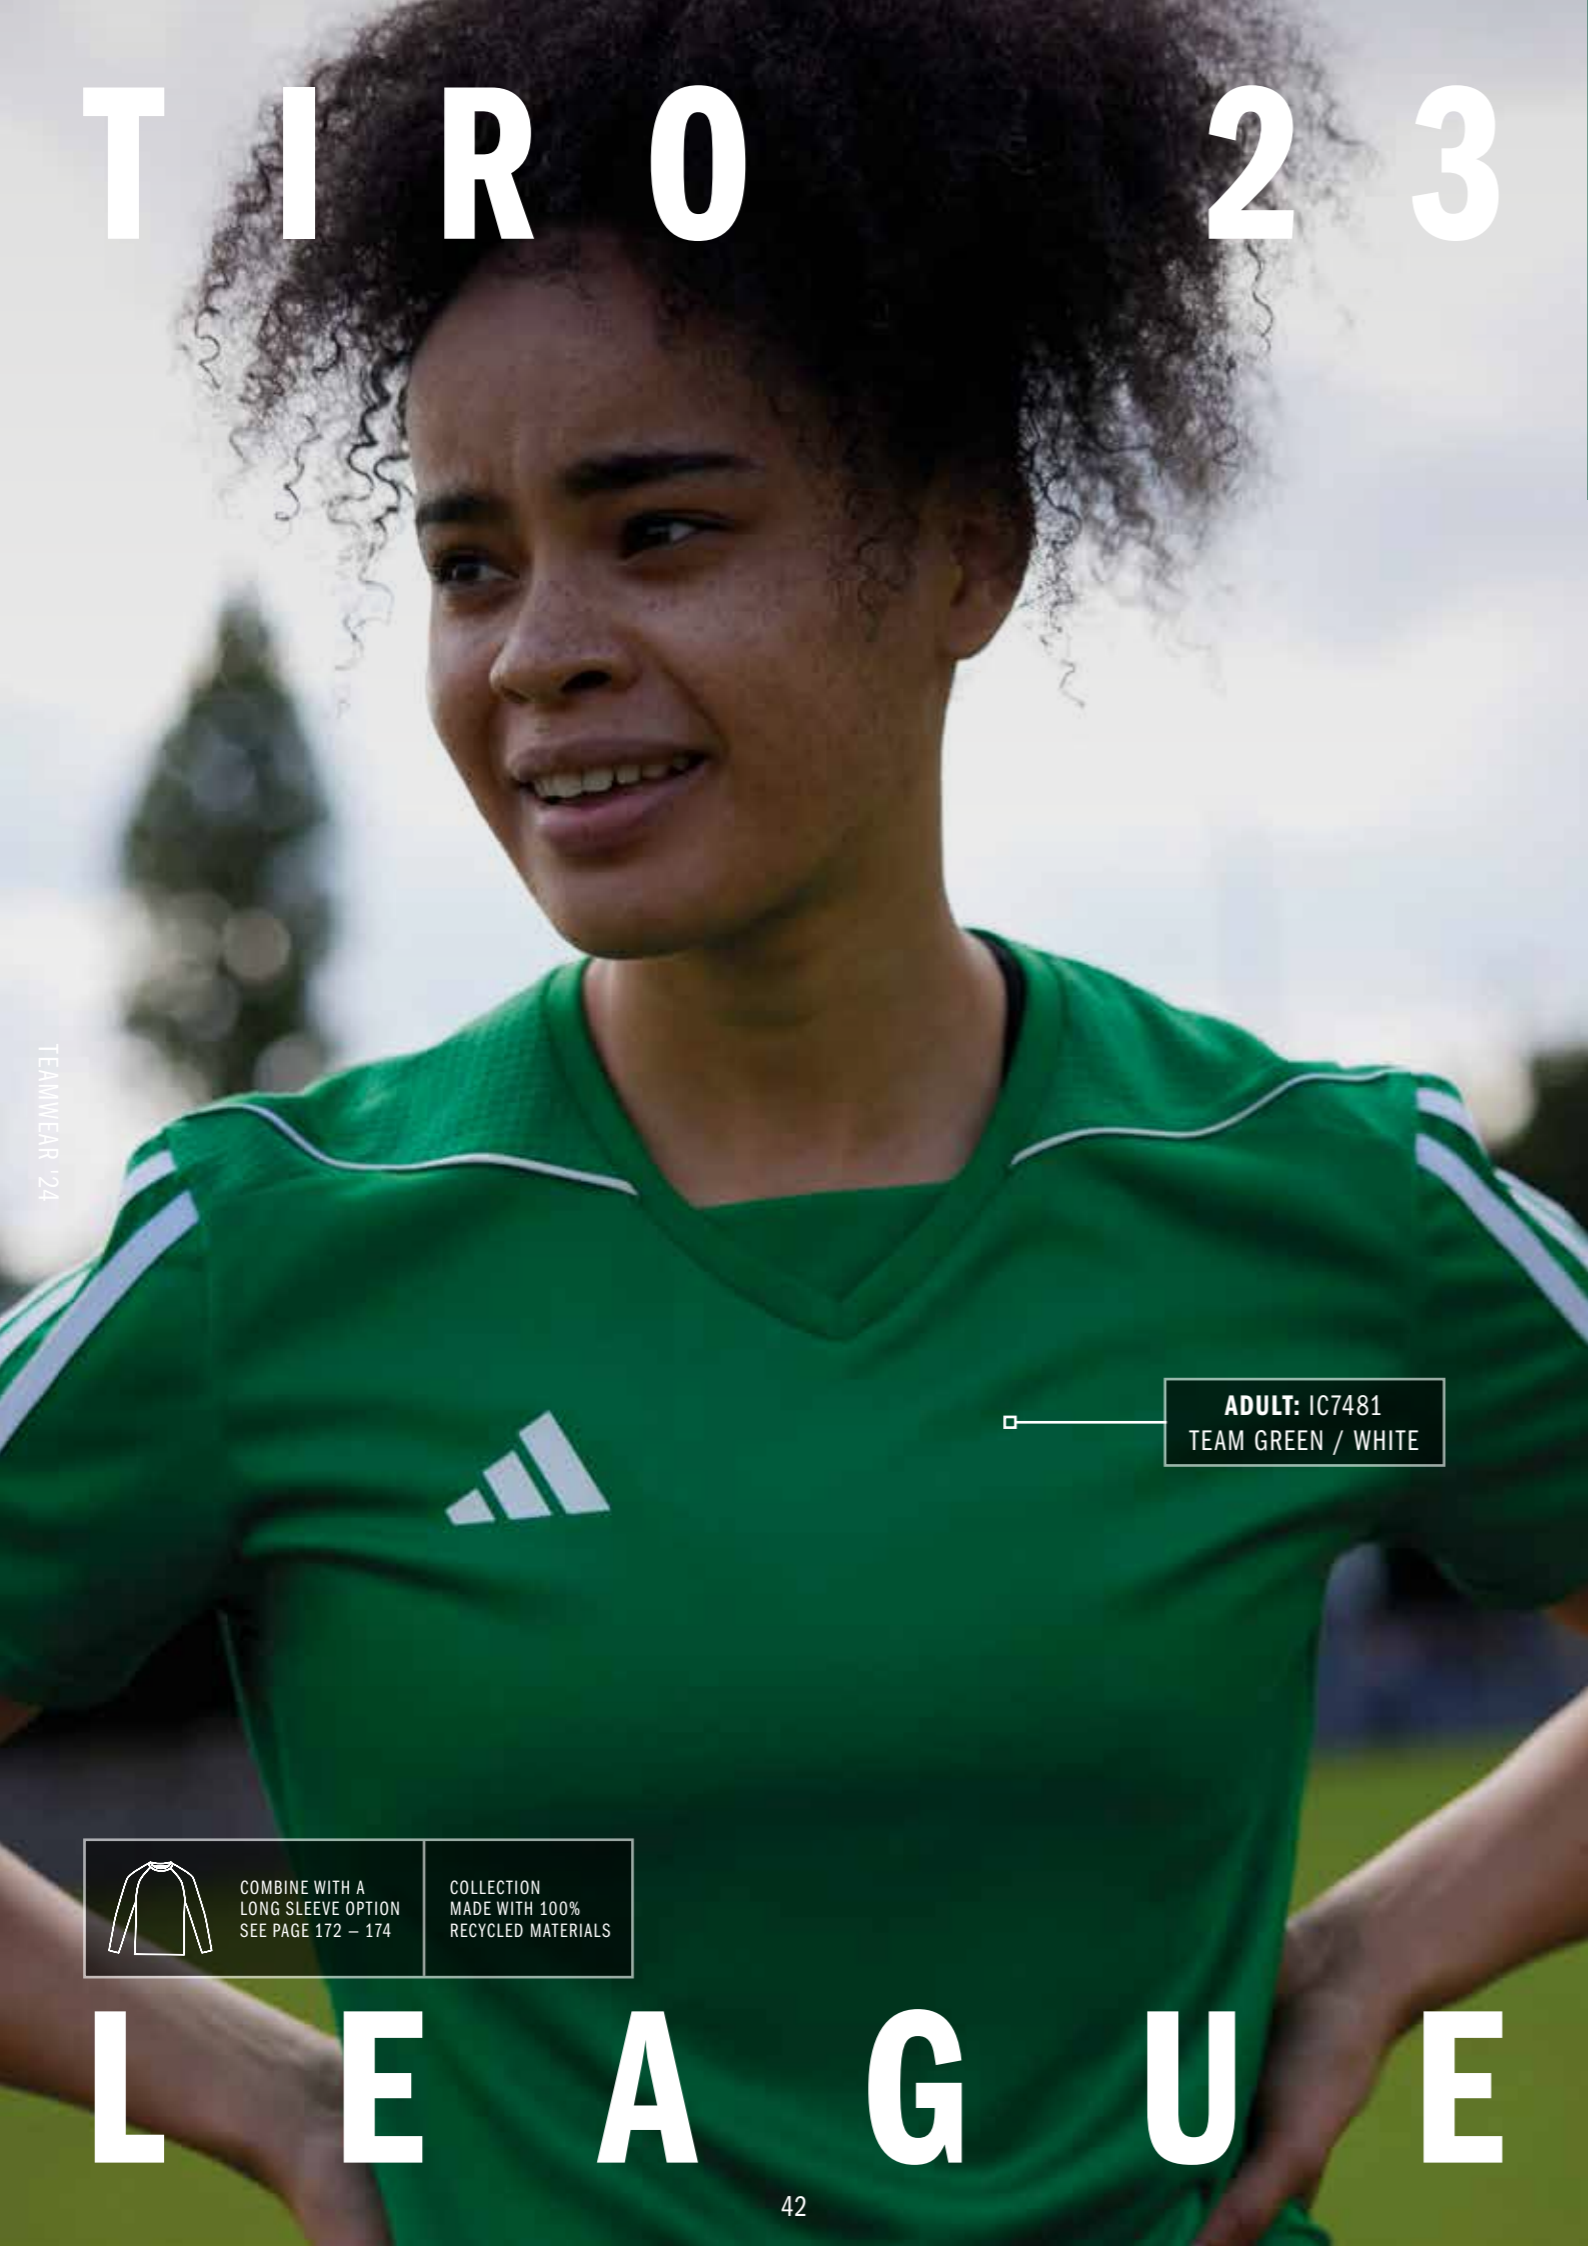

LIFECYCLE → **FEB 2025**

TIRO 23 LEAGUE SHORT WOMEN

TIRO 23 SHO LW

FIT: REGULAR

MAIN MATERIAL: 100% RECYCLED POLYESTER

ADULT: 30 € / 25 £ | **SIZES:** 2XS, XS, S, M, L, XL, 2XL

LIFECYCLE → **FEB 2025**

TEAMWEAR '24