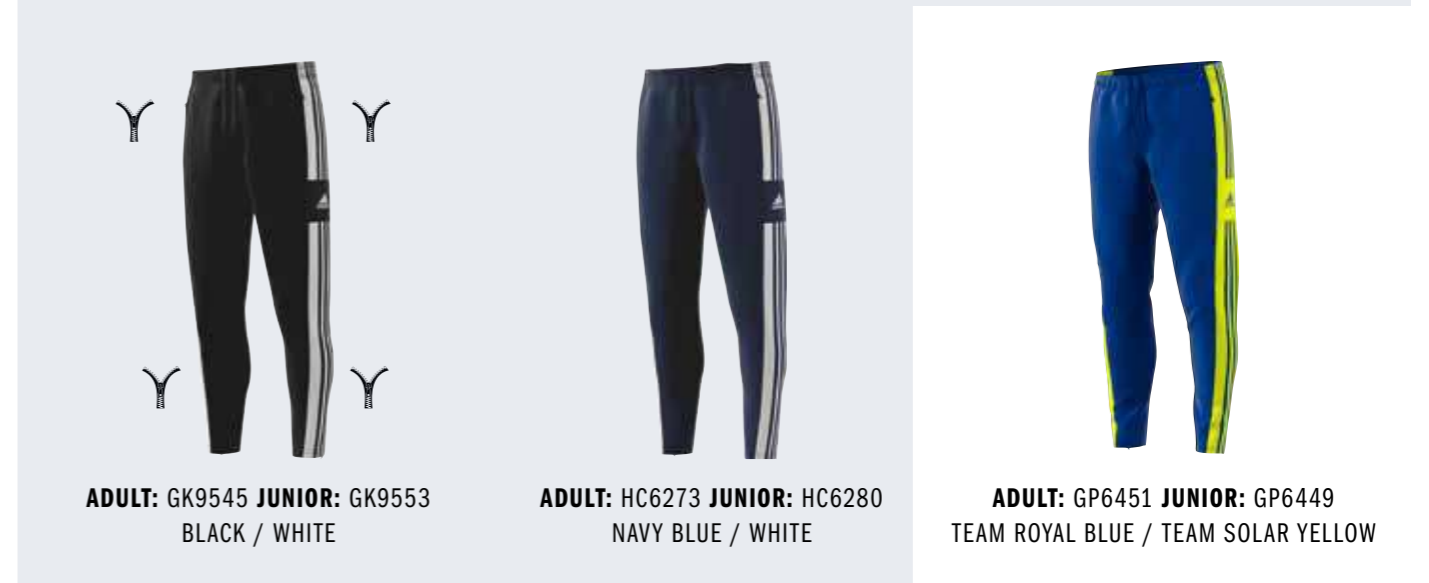

ADULT: GK9545 JUNIOR: GK9553
BLACK / WHITE

ADULT: HC6273 JUNIOR: HC6280
NAVY BLUE / WHITE

ADULT: GP6451 JUNIOR: GP6449
TEAM ROYAL BLUE / TEAM SOLAR YELLOW